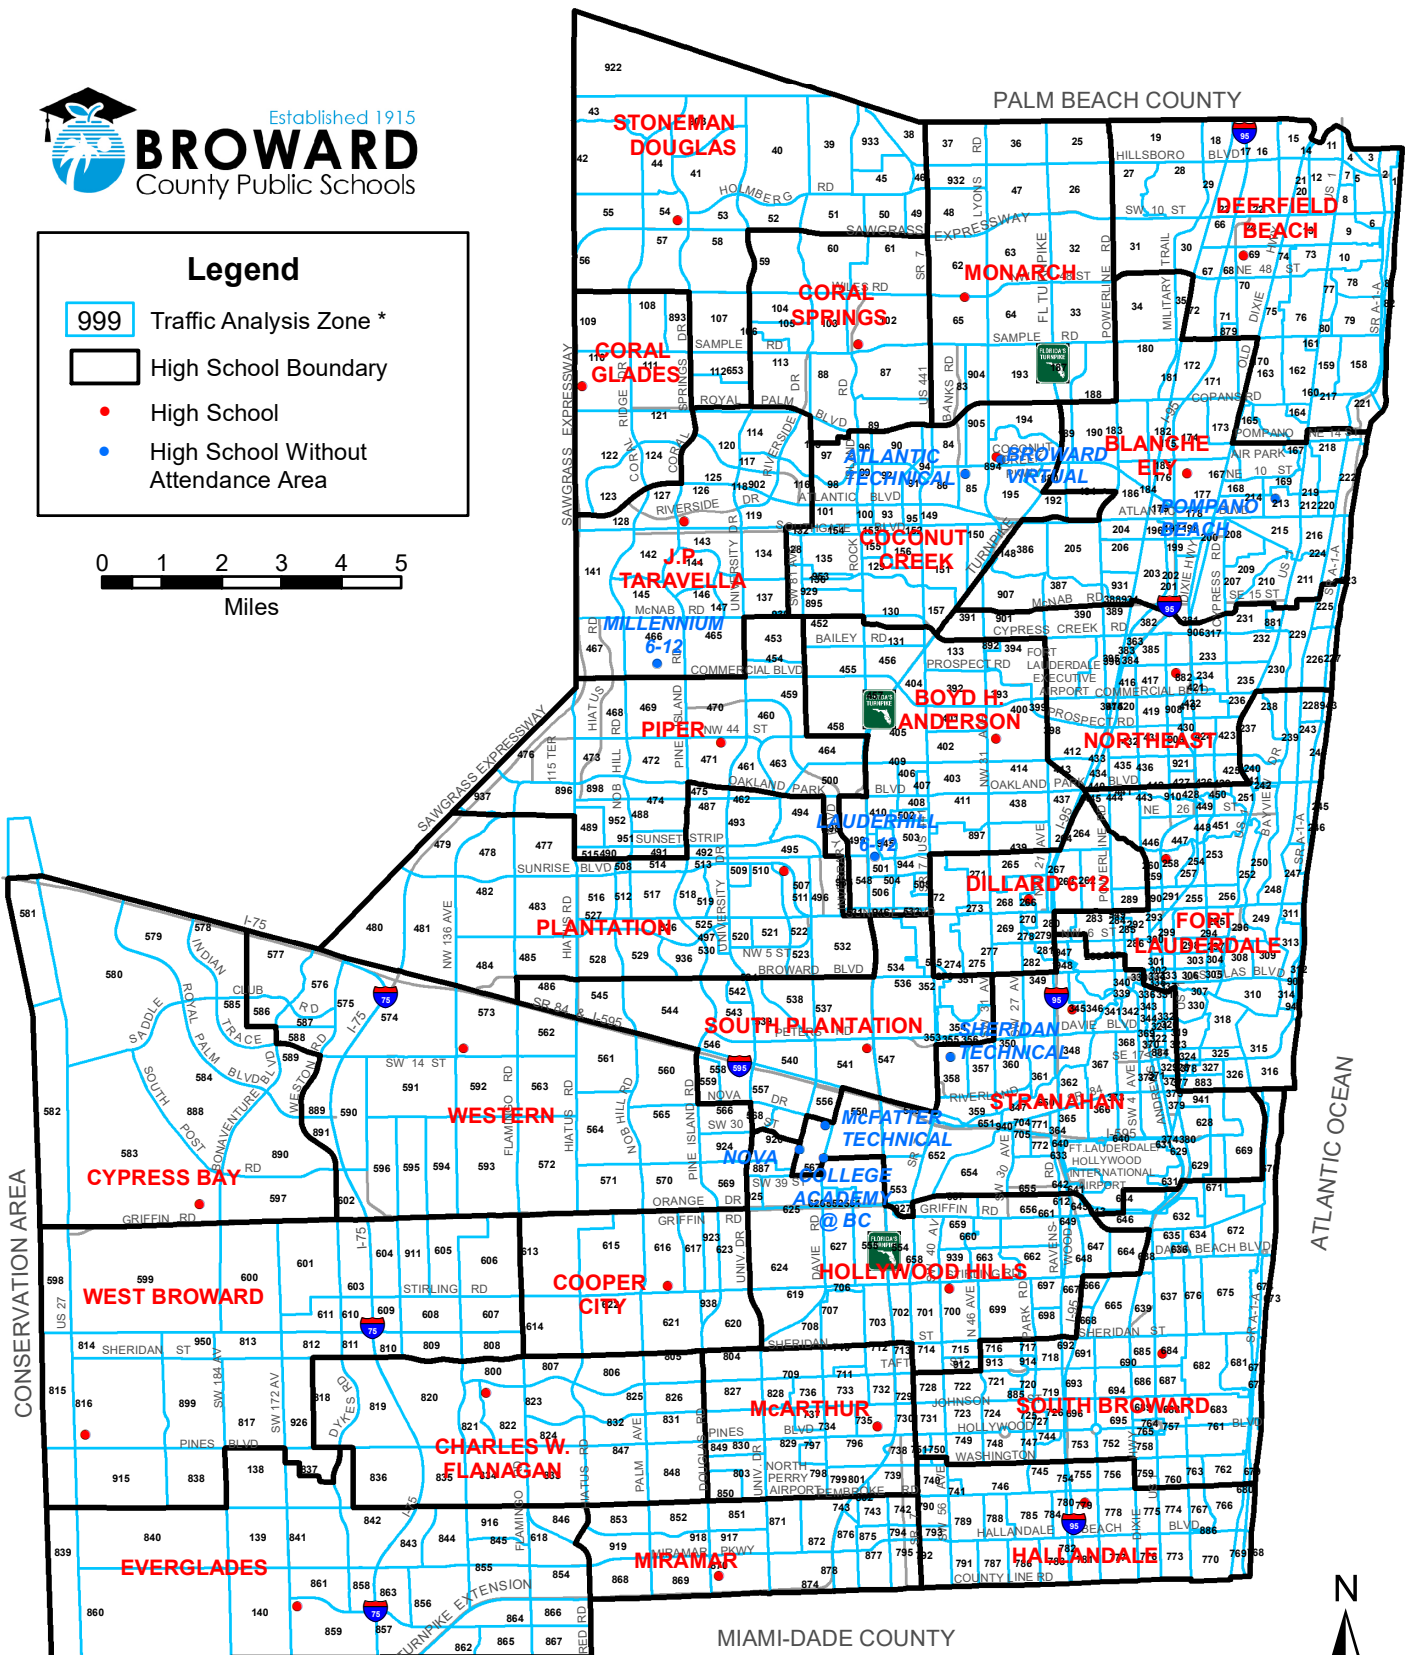

# 2018/19 HIGH SCHOOL BOUNDARIES

## Traffic Analysis Zones

### Legend

- 999 Traffic Analysis Zone \*
- High School Boundary
- High School
- High School Without Attendance Area

\* 2012 Traffic Analysis Zone data provided by Broward Metropolitan Planning Organization (MPO)